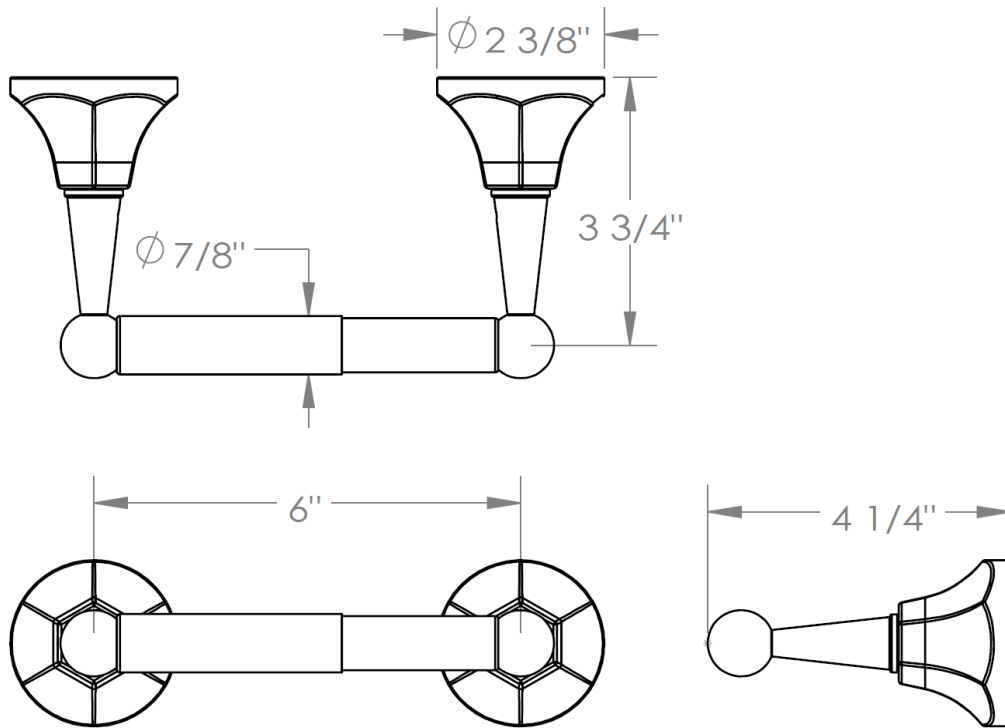

312-0.4
Paper Holder

WATERMARK DESIGNS 1/20/2015