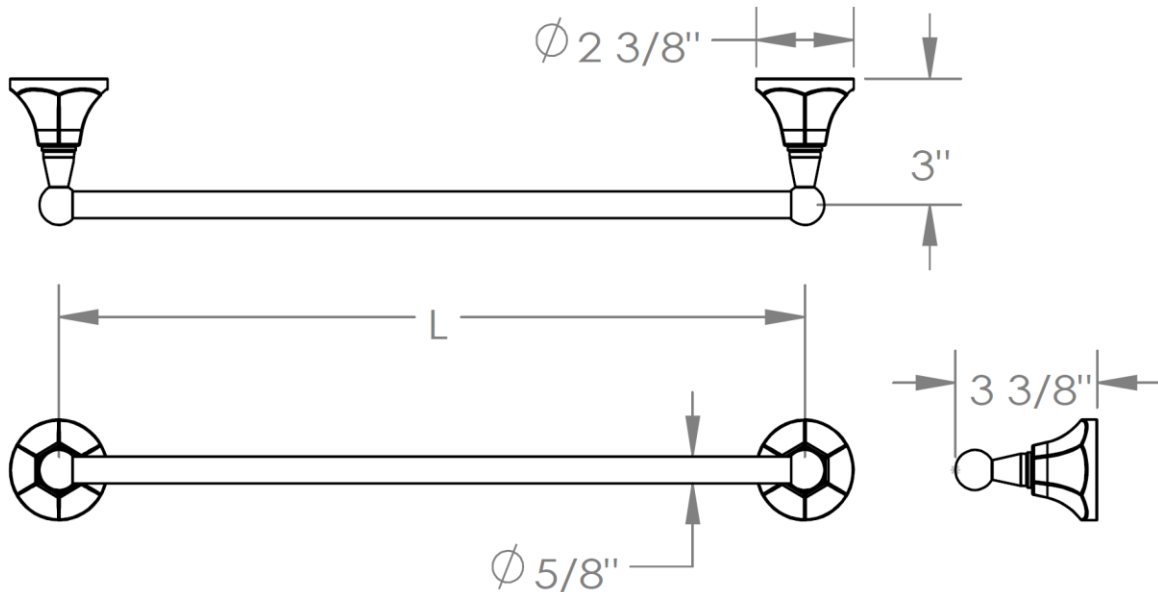

312-0.1
Towel Bar

Model No.	Dimension of L
312-0.1	18"
312-0.1A	24"
312-0.1B	30"

WATERMARK DESIGNS 1/20/2015