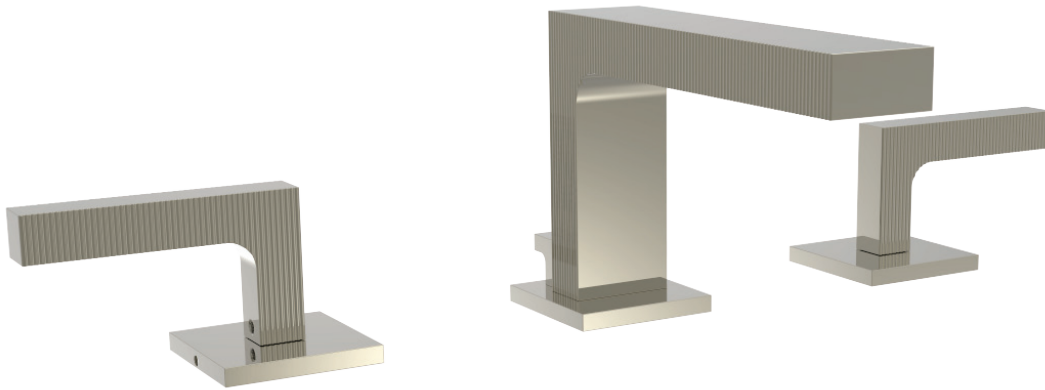

291L-02 Widespread Faucet

Product Specifications