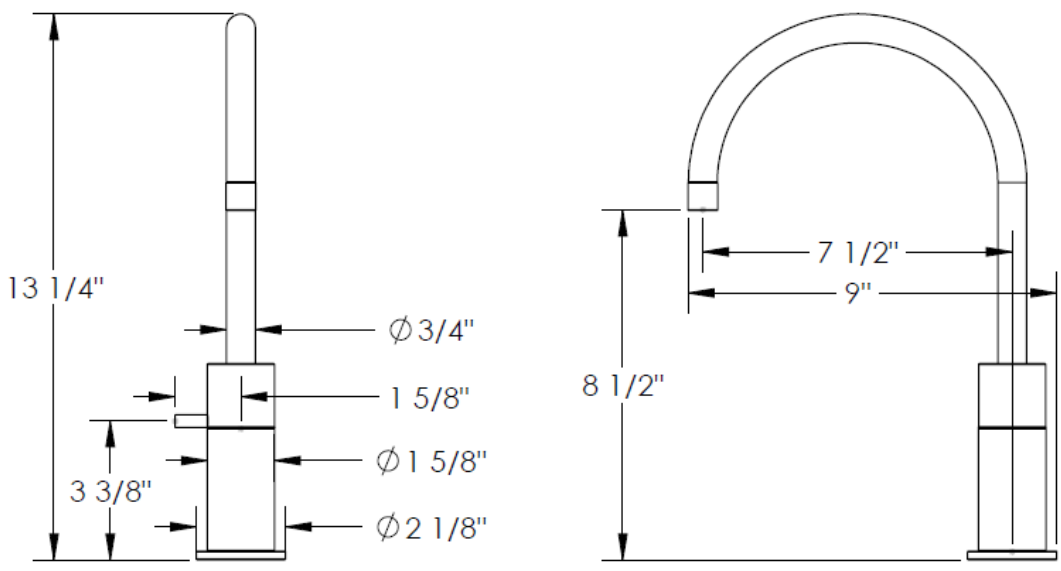

27-1.1-CL14

Single Lever Monoblock

Meets the applicable requirements of ASME A112.18.1-2005/CSA B125.1-05, entitled "Plumbing Supply Fittings"