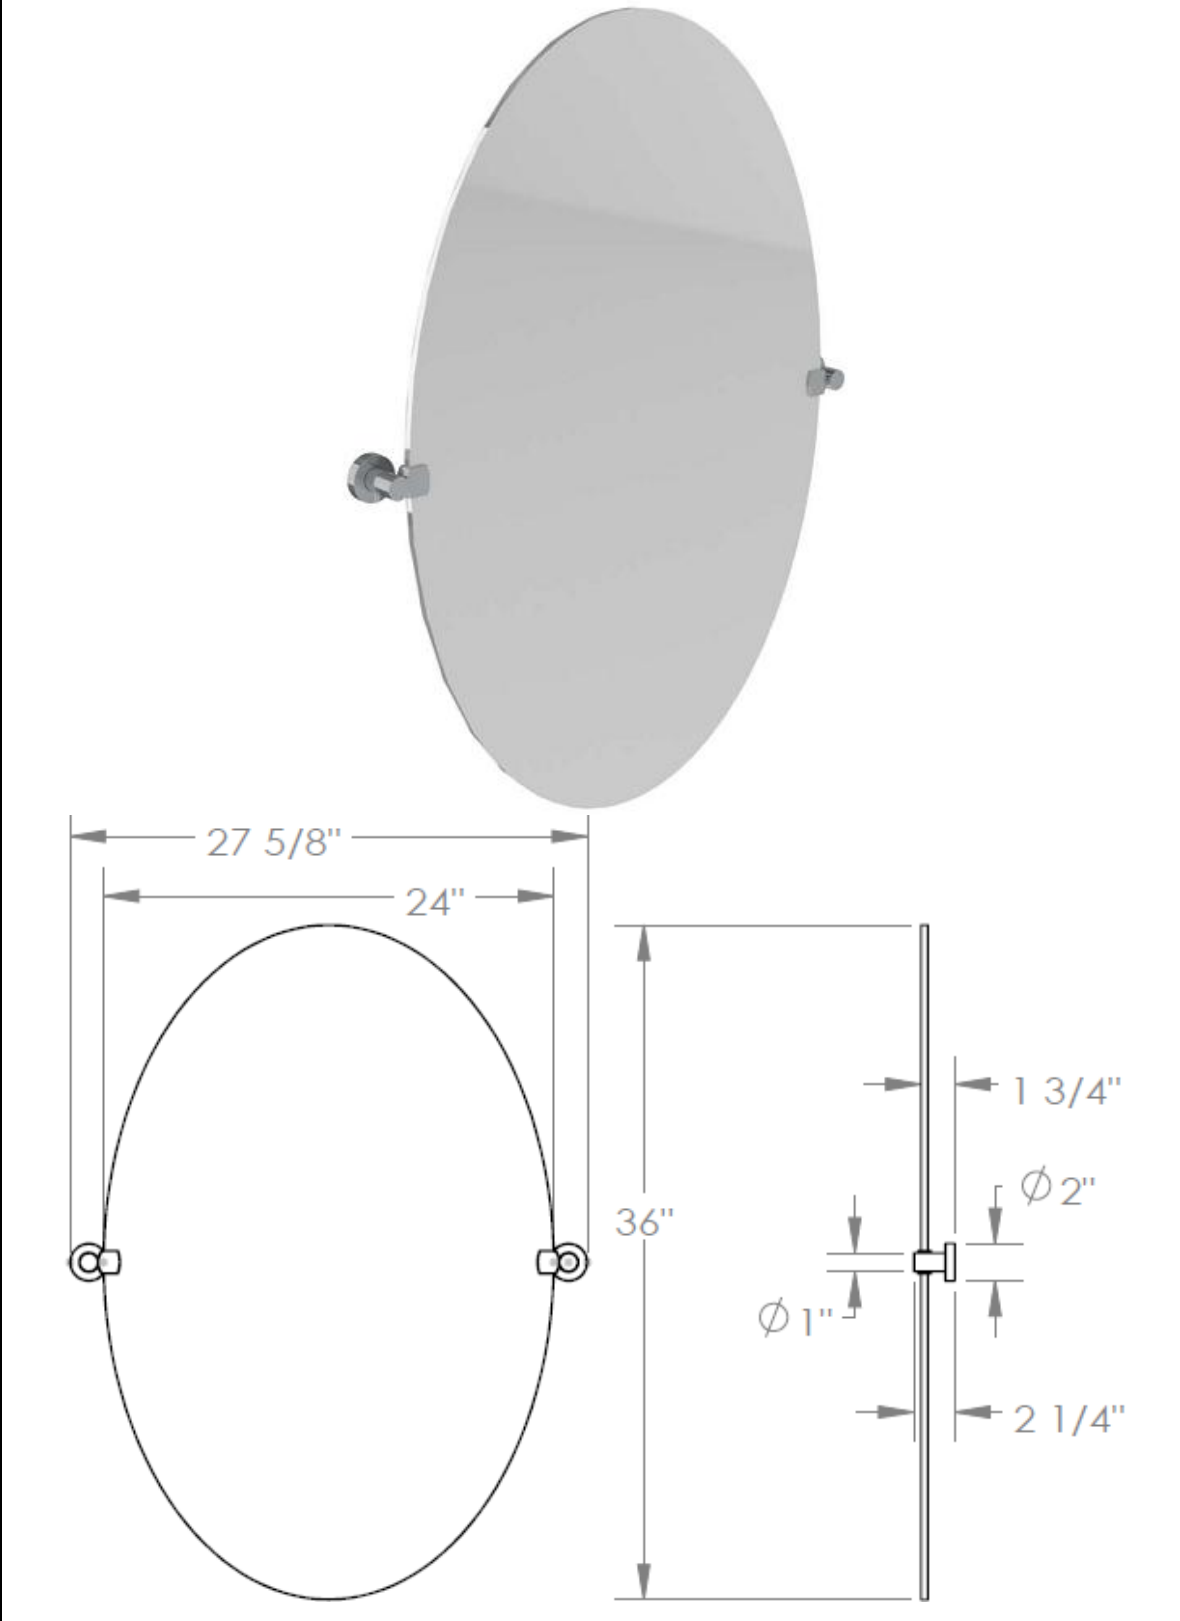

24-0.9B

24" x 36" Oval Mirror

WATERMARK DESIGNS 10/21/2014