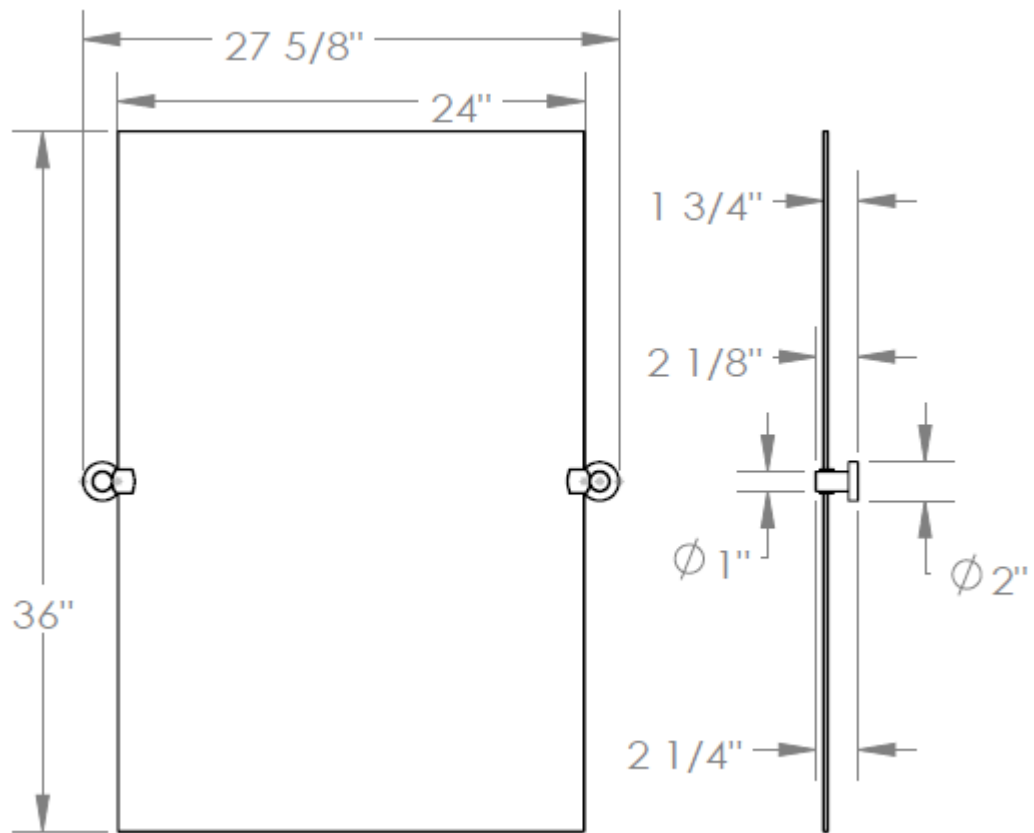

24-0.9A

24" x 36" Rectangular Mirror

WATERMARK DESIGNS 10/21/2014