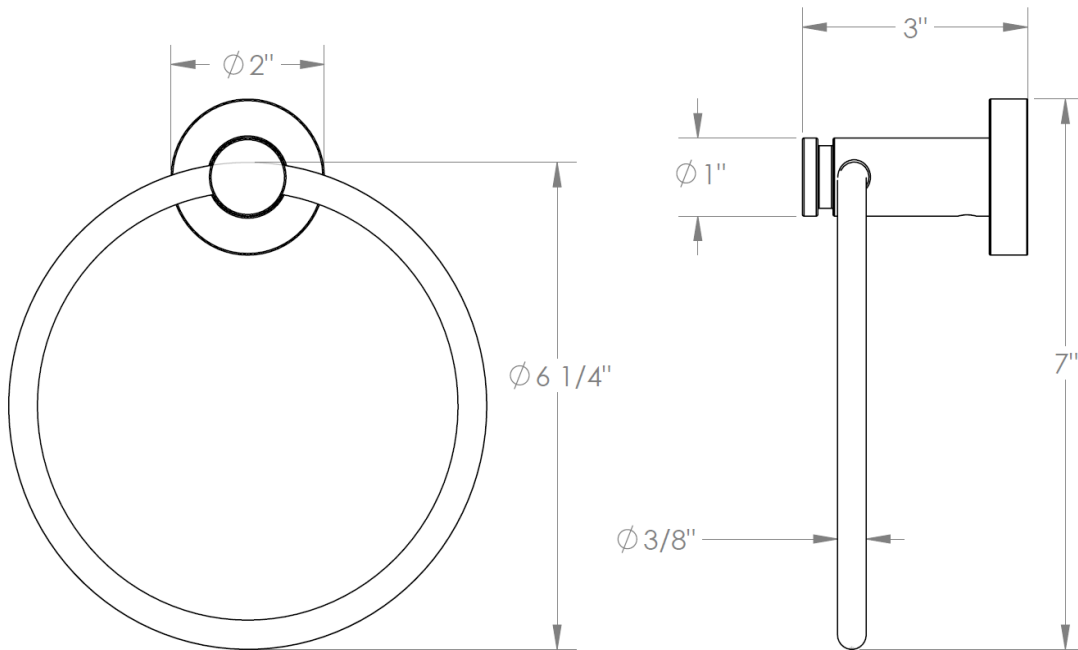

24-0.3
Towel Ring

WATERMARK DESIGNS 4/6/2015