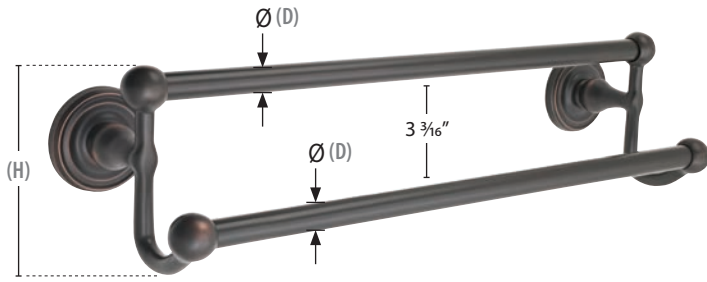

STAINLESS STEEL TOWEL RING <i>with Beveled Rosette</i>	Product Code	Overall	
	S7300	6 1/16"	
		Projection	2 13/16"
		Diameter (D)	3/8"

STAINLESS STEEL PAPER HOLDER - BAR STYLE <i>with Beveled Rosette</i>	Product Code	
	S7210	
	Projection	3 5/16"
	Bar Height (H)	3 7/8"
	Bar Width (W)	6 3/8"

>> Rosette Option are not available for this product.

Rosettes
3/8" Thick
Beveled (1)

2 7/16" Dia.
Disk (2)

2 1/2" Dia.
Square (3)

2 1/2" x 2 1/2"

> Rosette size same as on passage sets

BRASS DOUBLE TOWEL BAR with Regular Rosettes

Product Code C-to-C

26031	18"
26032	24"
26033	30"

Projection
5 3/8"

Diameter (D)
1 1/16"

Overall Height
4 3/4"

BRASS TOWEL BAR with Rope Rosettes

Product Code C-to-C

26024	12"
26021	18"
26022	24"
26023	30"