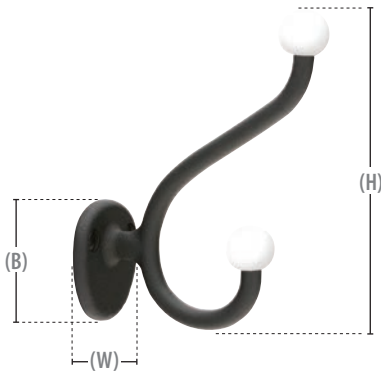

WROUGHT STEEL ROBE HOOK

Product Code

25050

Upper Hook Projection

3"

Base Height (B)

1 1/2"

Base Width (W)

1 1/4"

Screw-to-Screw

1 3/16"

Overall Height (H)

3 13/16"

>> Rosette Option are not available for this product.

TUSCANY BRONZE DOUBLE TOWEL BAR with #14 Rosettes

Product Code	C-to-C
27081	18"
27082	24"
27083	30"