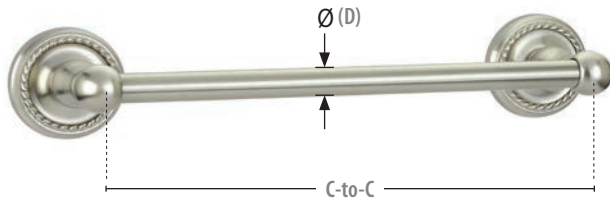

>> Rosette Option are not available for this product.

Rosettes
3/8" Thick
Beveled (1)

2 7/16" Dia.
Disk (2)

2 1/2" Dia.
Square (3)

2 1/2" x 2 1/2"

> Rosette size same as on passage sets

BRASS DOUBLE TOWEL BAR with Regular Rosettes

Product Code C-to-C

26031	18"
26032	24"
26033	30"

Projection
5 3/8"

Diameter (D)
1 1/16"

Overall Height
4 3/4"

BRASS TOWEL BAR with Rope Rosettes

Product Code C-to-C

26024	12"
26021	18"
26022	24"
26023	30"

Projection
3 3/8"

Diameter (D)
1 1/16"

BRASS TOWEL RING with Ribbon & Reed Rosette

Product Code Overall

2601	6 7/8"
------	--------

Projection
2 5/8"

Diameter (D)
7/16"

Rosettes