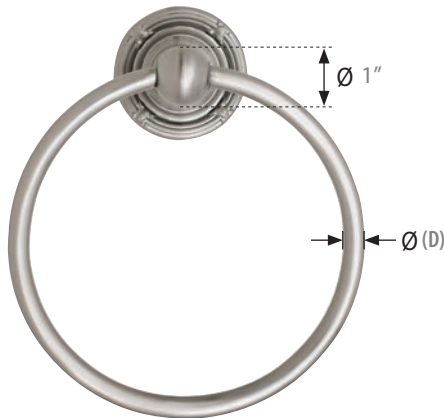

STAINLESS STEEL TOWEL RING <i>with Beveled Rosette</i>	Product Code	Overall	
	S7300	6 1/16"	
		Projection	2 13/16"
		Diameter (D)	3/8"

STAINLESS STEEL PAPER HOLDER - BAR STYLE <i>with Beveled Rosette</i>	Product Code	
	S7210	
	Projection	3 5/16"
	Bar Height (H)	3 7/8"
	Bar Width (W)	6 3/8"

>> Rosette Option are not available for this product.

Rosettes
3/8" Thick
Beveled (1)

2 7/16" Dia.
Disk (2)

2 1/2" Dia.
Square (3)

2 1/2" x 2 1/2"

> Rosette size same as on passage sets

BRASS DOUBLE TOWEL BAR with Regular Rosettes

Product Code C-to-C

26031	18"
26032	24"
26033	30"

Projection
5 3/8"

Diameter (D)
1 1/16"

Overall Height
4 3/4"

BRASS TOWEL BAR with Rope Rosettes

Product Code C-to-C

26024	12"
26021	18"
26022	24"
26023	30"

Projection
3 3/8"

Diameter (D)
1 1/16"

BRASS TOWEL RING with Ribbon & Reed Rosette

Product Code Overall

2601	6 7/8"
------	--------

Projection
2 5/8"

Diameter (D)
7/16"

Rosettes