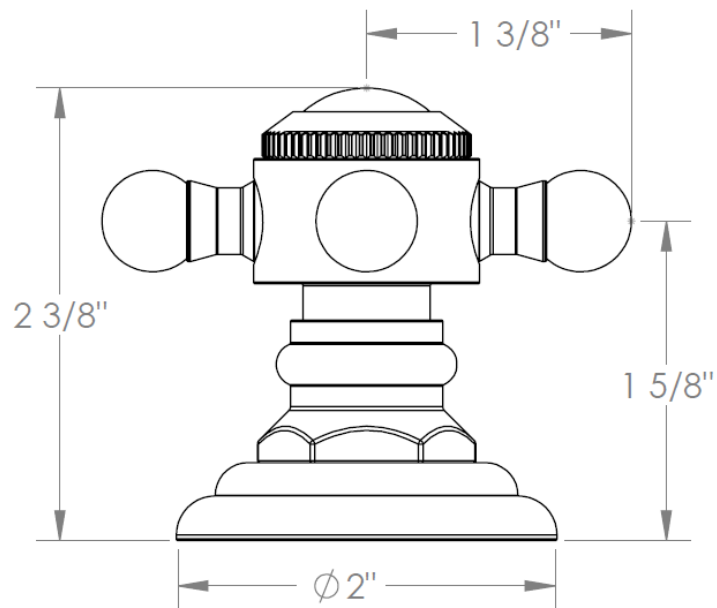

**206-WTR-V**  
Wall Valve Trim Kit

**WATERMARK** DESIGNS 12/18/2014