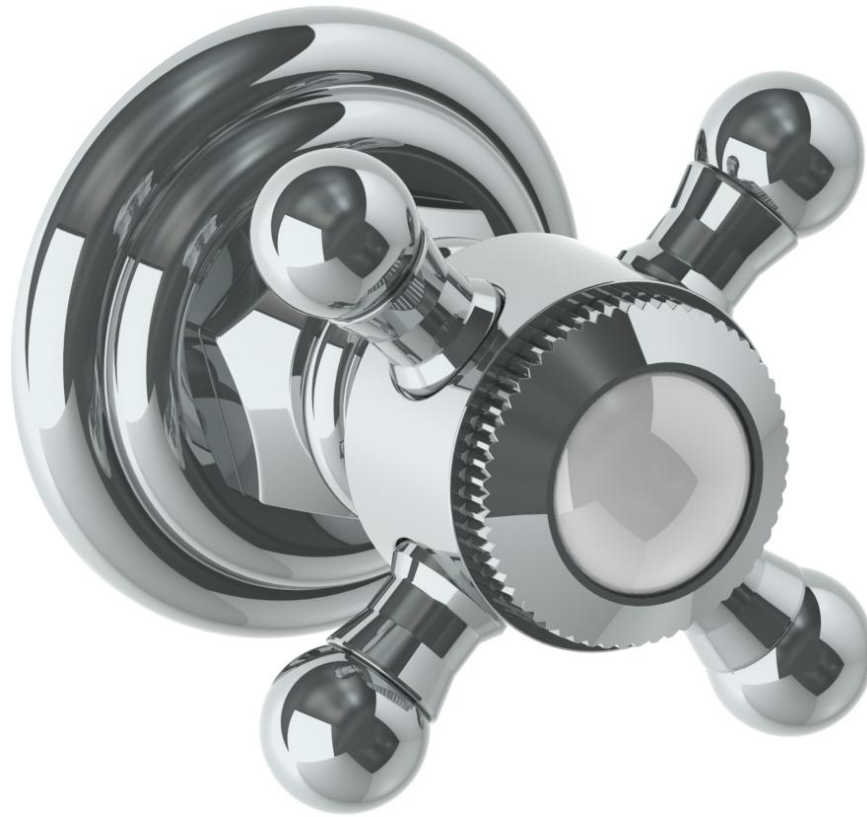

**206-WTR-V**  
Wall Valve Trim Kit

**WATERMARK** DESIGNS 12/18/2014