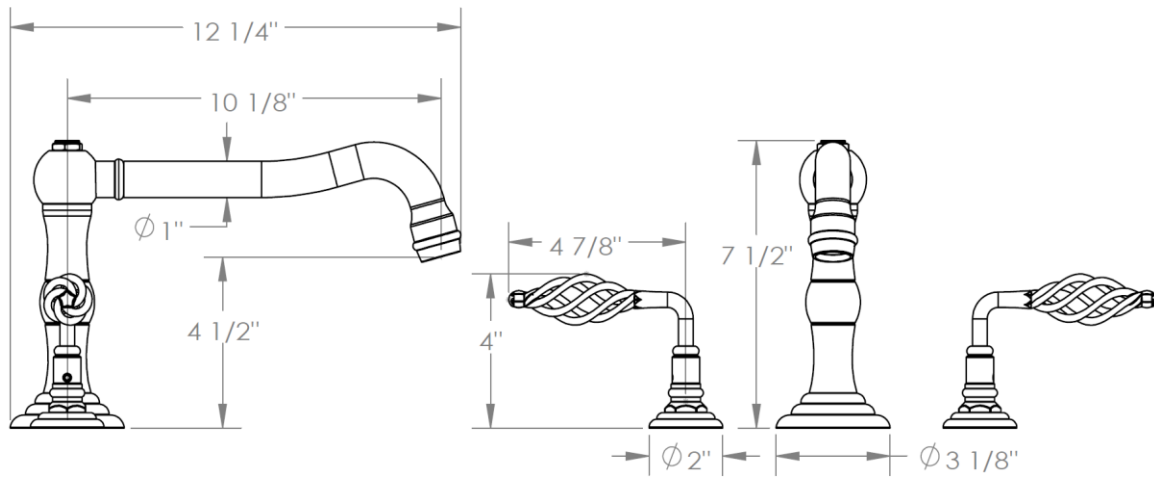

206-8-BV05
Roman Tub Set

Meets the applicable requirements of ASME A112.18.1-2005/CSA B125.1-05, entitled "Plumbing Supply Fittings"

WATERMARK DESIGNS 12/18/2014

350 Dewitt Ave Brooklyn NY 11207 USA T 718 257 2800 F 718 257 2144 info@watermark-designs.com