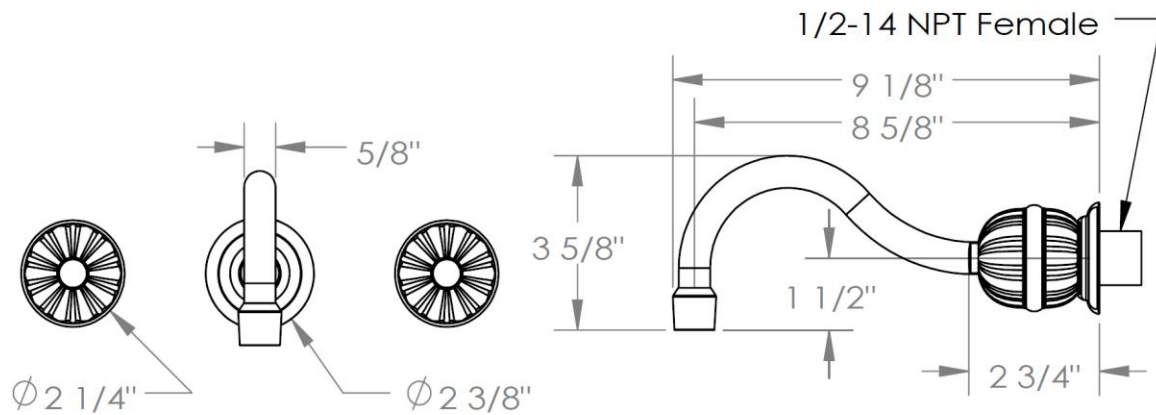

**201-2.2-R1**

Widespread - Wall Mounted

Meets the applicable requirements of ASME A112.18.1-2005/CSA B125.1-05, entitled "Plumbing Supply Fittings"

**WATERMARK DESIGNS 12/16/2014**

350 Dewitt Ave Brooklyn NY 11207 USA T 718 257 2800 F 718 257 2144 info@watermark-designs.com