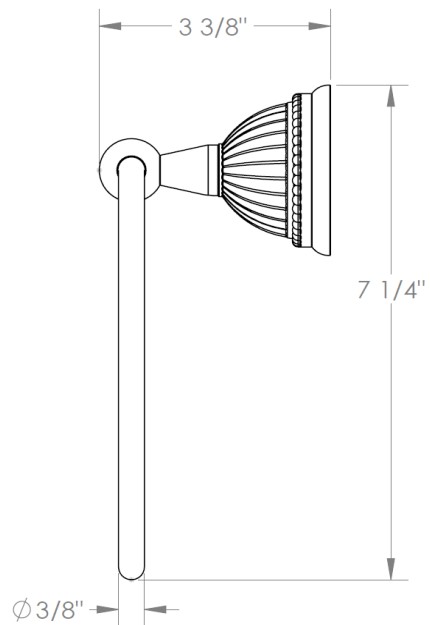

185-0.3
Towel Ring

WATERMARK DESIGNS 4/6/2015