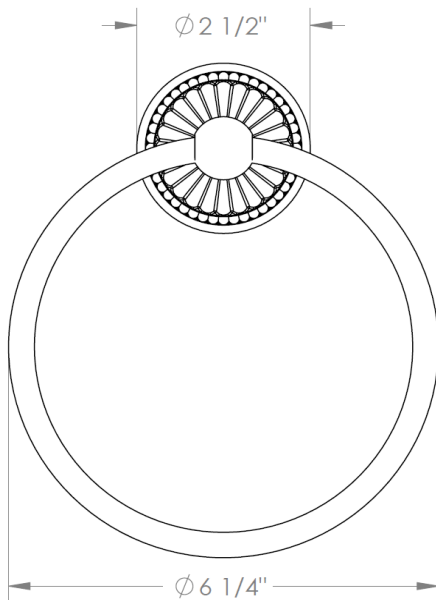

185-0.3
Towel Ring

WATERMARK DESIGNS 4/6/2015