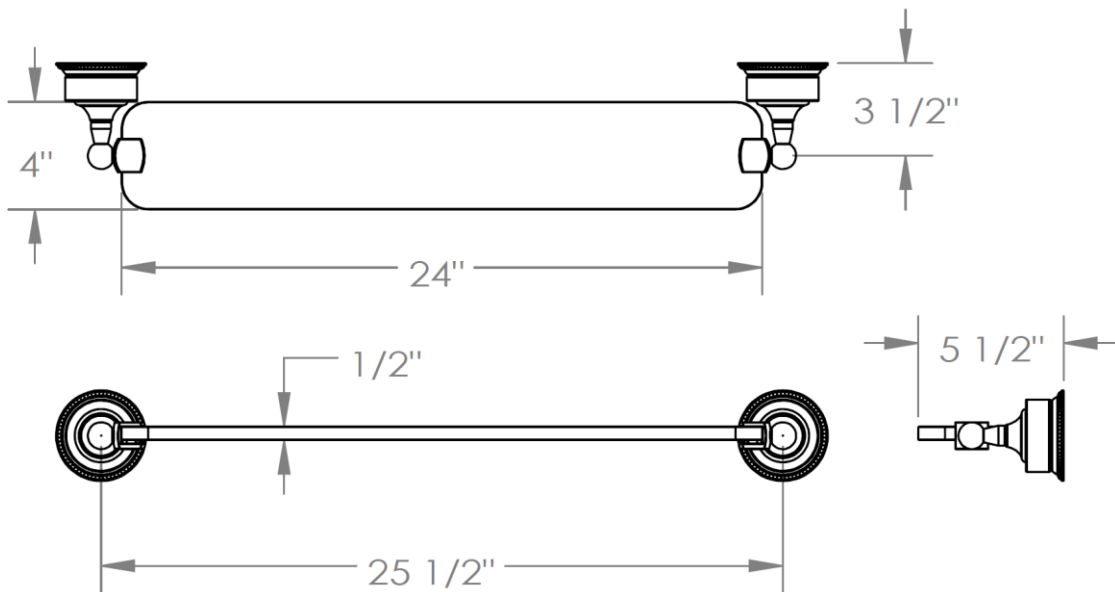

**180-0.8**  
24" Glass Shelf

**WATERMARK DESIGNS 1/19/2015**