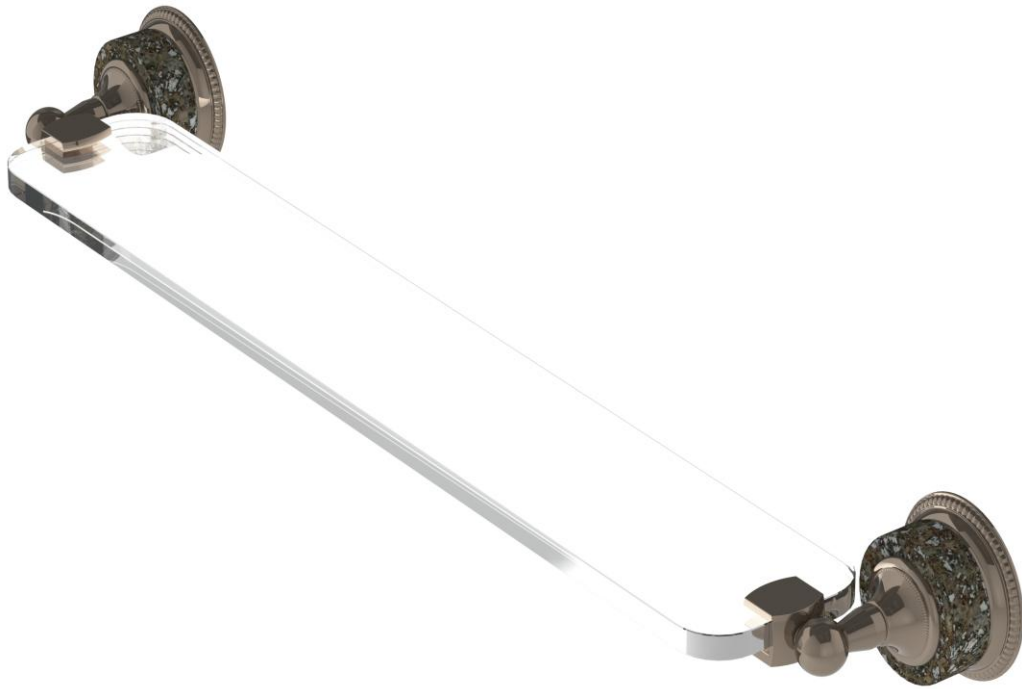

**180-0.8**  
24" Glass Shelf

**WATERMARK DESIGNS 1/19/2015**