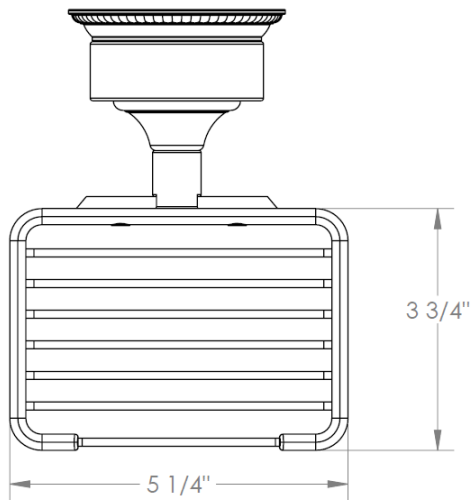

180-0.12A
5"X4" Wire Dish

WATERMARK DESIGNS 4/13/2015