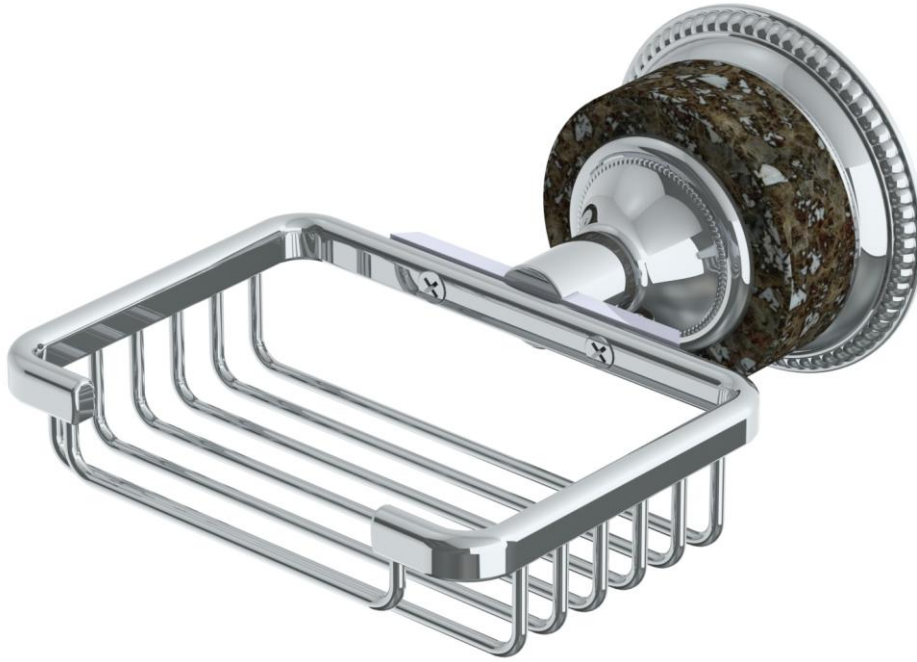

180-0.12A
5"X4" Wire Dish

WATERMARK DESIGNS 4/13/2015