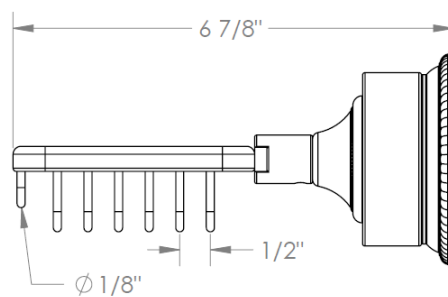

180-0.12A
5"X4" Wire Dish

WATERMARK DESIGNS 4/13/2015