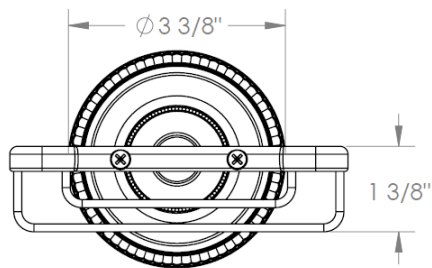

180-0.12A
5"X4" Wire Dish

WATERMARK DESIGNS 4/13/2015