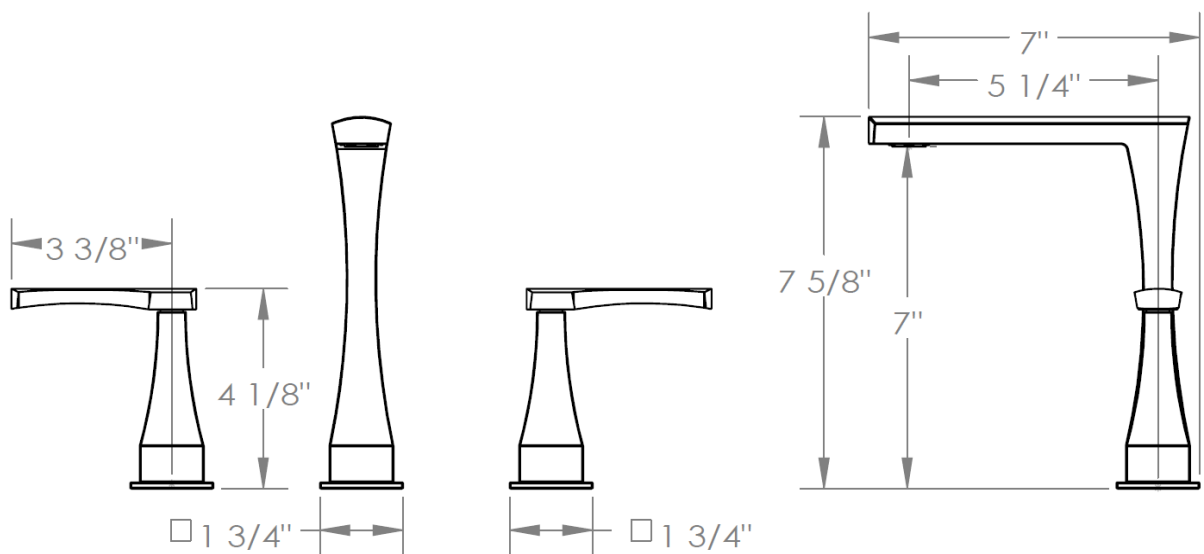

125-2-BG4

Lavatory Widespread

WATERMARK DESIGNS 12/8/2014

350 Dewitt Ave Brooklyn NY 11207 USA T 718 257 2800 F 718 257 2144 info@watermark-designs.com

Meets the applicable requirements of ASME A112.18.1-2005/CSA B125.1-05, entitled "Plumbing Supply Fittings"