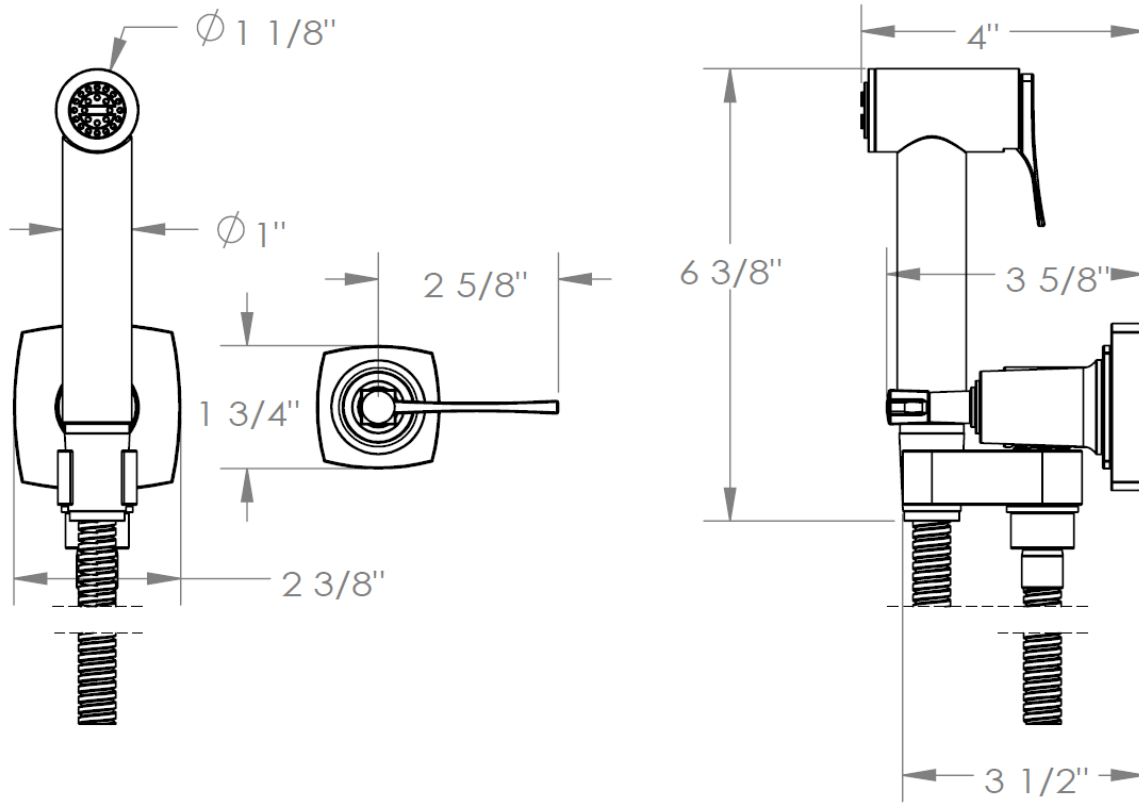

115-4.4-MZ5

Single Control Bidet Spray Set

Meets the applicable requirements of ASME A112.18.1-2005/CSA B125.1-05, entitled "Plumbing Supply Fittings"

WATERMARK DESIGNS 4/27/2015

350 Dewitt Ave Brooklyn NY 11207 USA T 718 257 2800 F 718 257 2144 info@watermark-designs.com