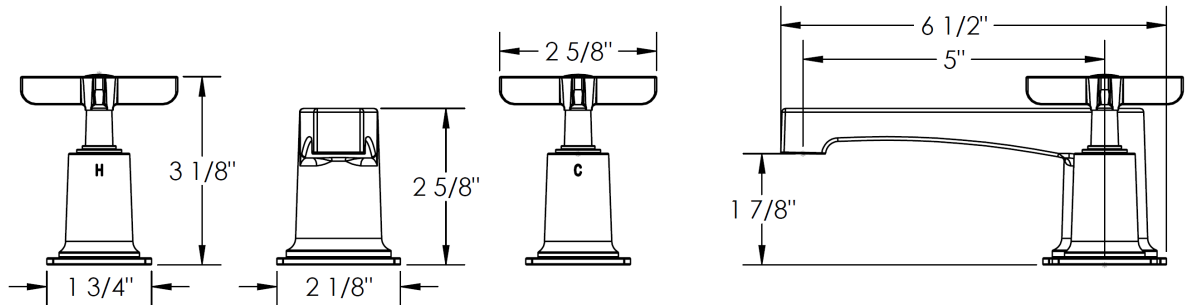

**115-2-MZ5**

**Widespread Lavatory**

Meets the applicable requirements of ASME A112.18.1-2005/CSA B125.1-05, entitled "Plumbing Supply Fittings"