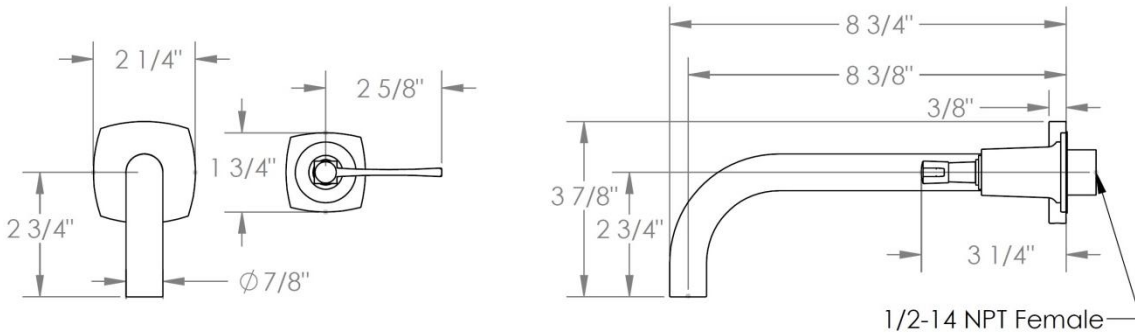

**115-1.2-MZ4**  
Single Lever Wall Mounted

Meets the applicable requirements of ASME A112.18.1-2005/CSA B125.1-05, entitled "Plumbing Supply Fittings"

**WATERMARK DESIGNS 9/22/2016**

350 Dewitt Ave Brooklyn NY 11207 USA T 718 257 2800 F 718 257 2144 info@watermark-designs.com