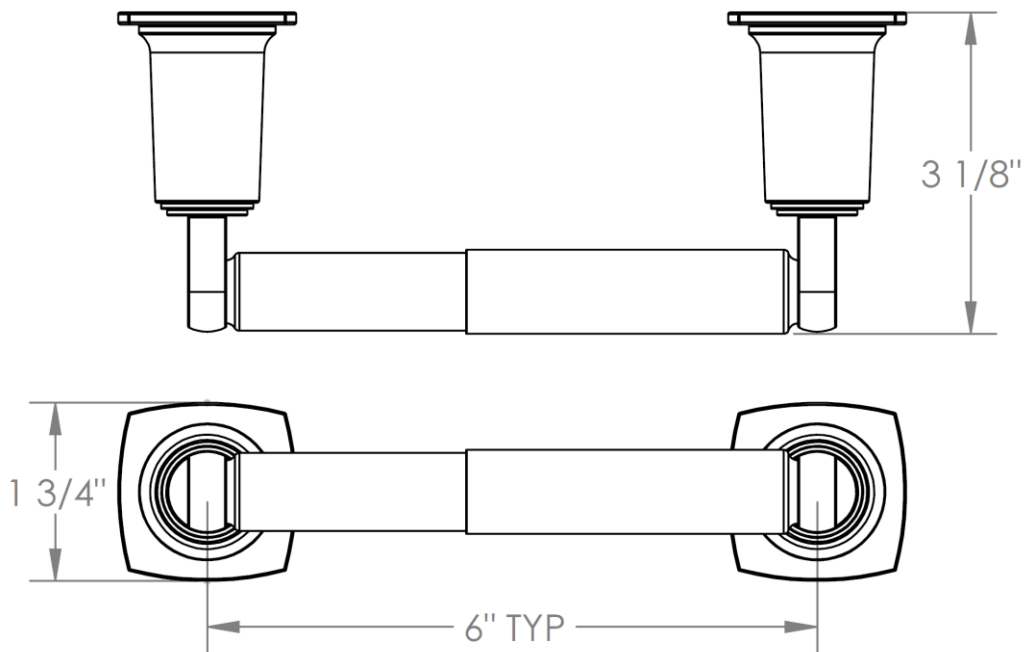

115-0.4
Paper Holder

WATERMARK DESIGNS 4/9/2015