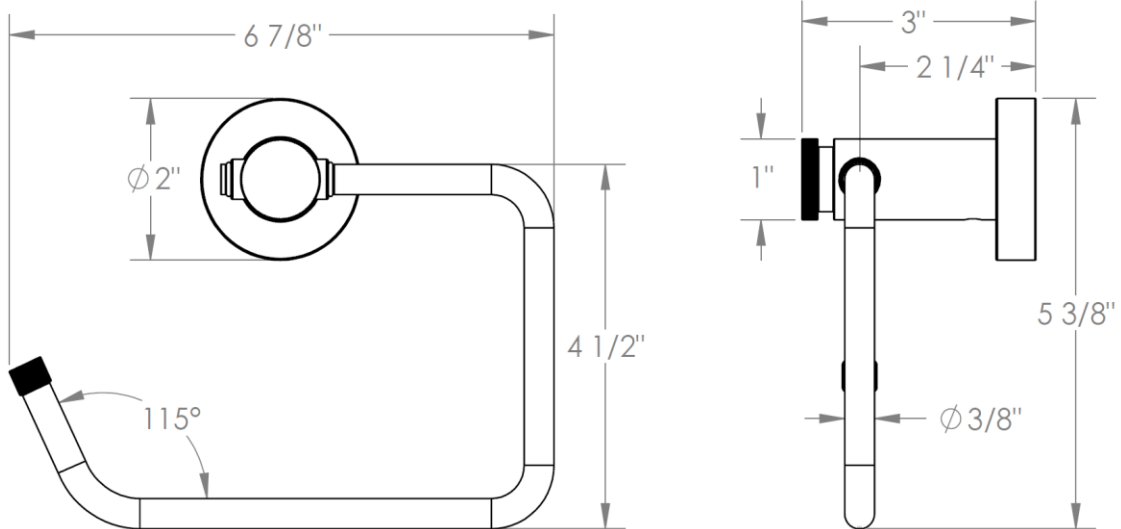

111-0.4
Paper Holder

WATERMARK DESIGNS 8/4/2015