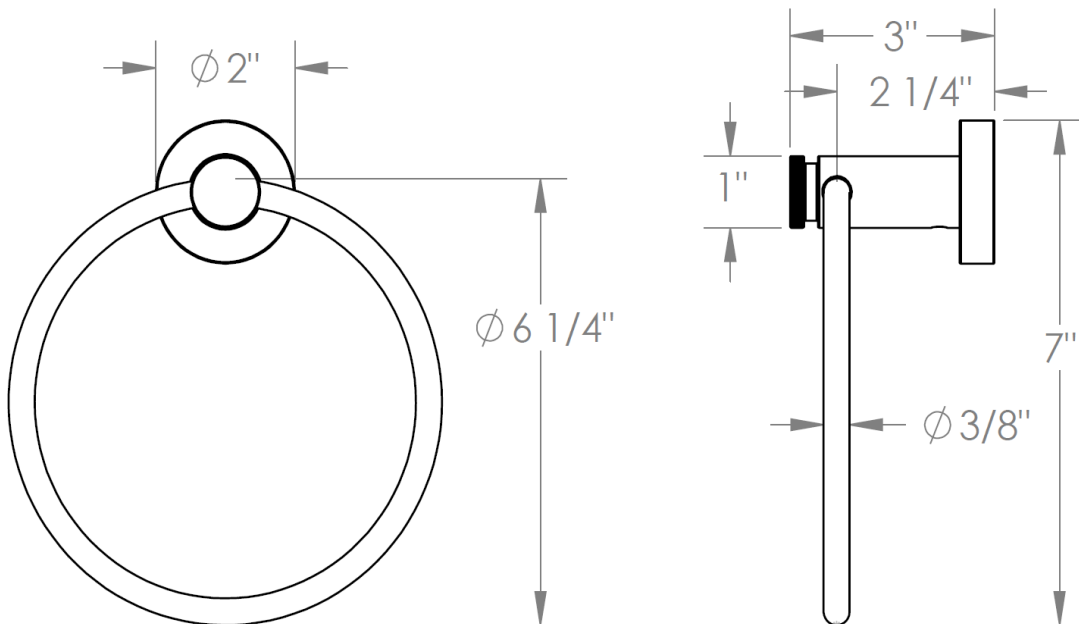

**111-0.3**  
Towel Ring

**WATERMARK DESIGNS 8/4/2015**