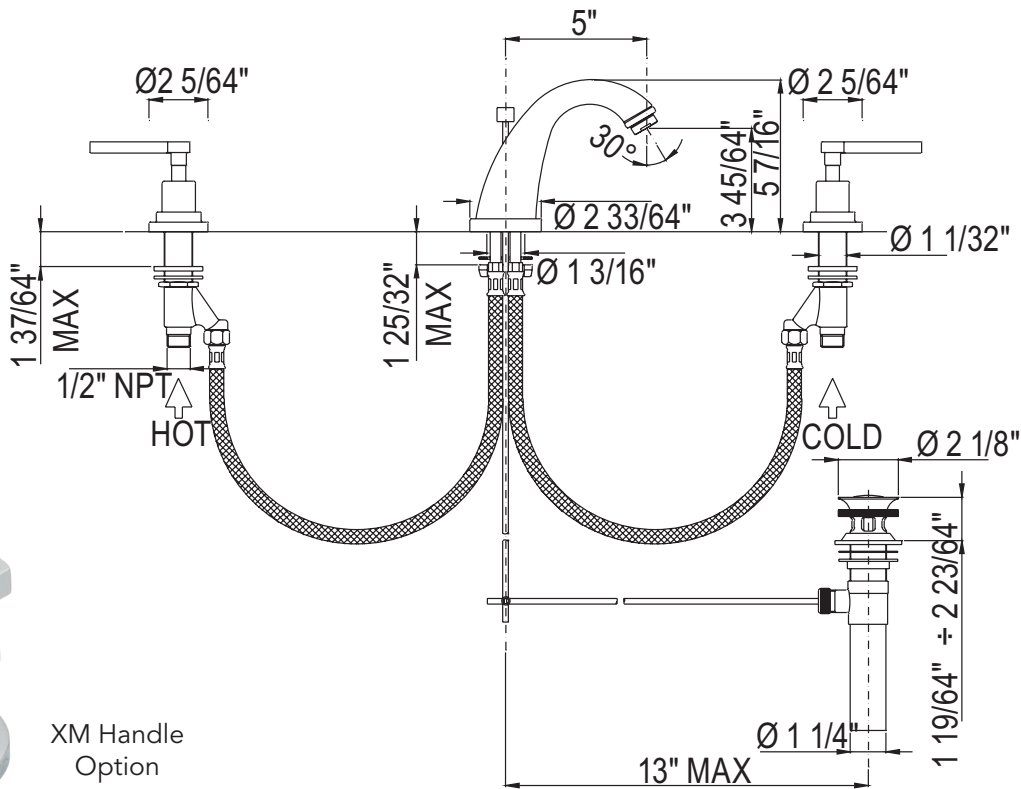

WARRANTY

- Limited Lifetime
- *No warranty on Tuscan Brass finish

XM Handle Option